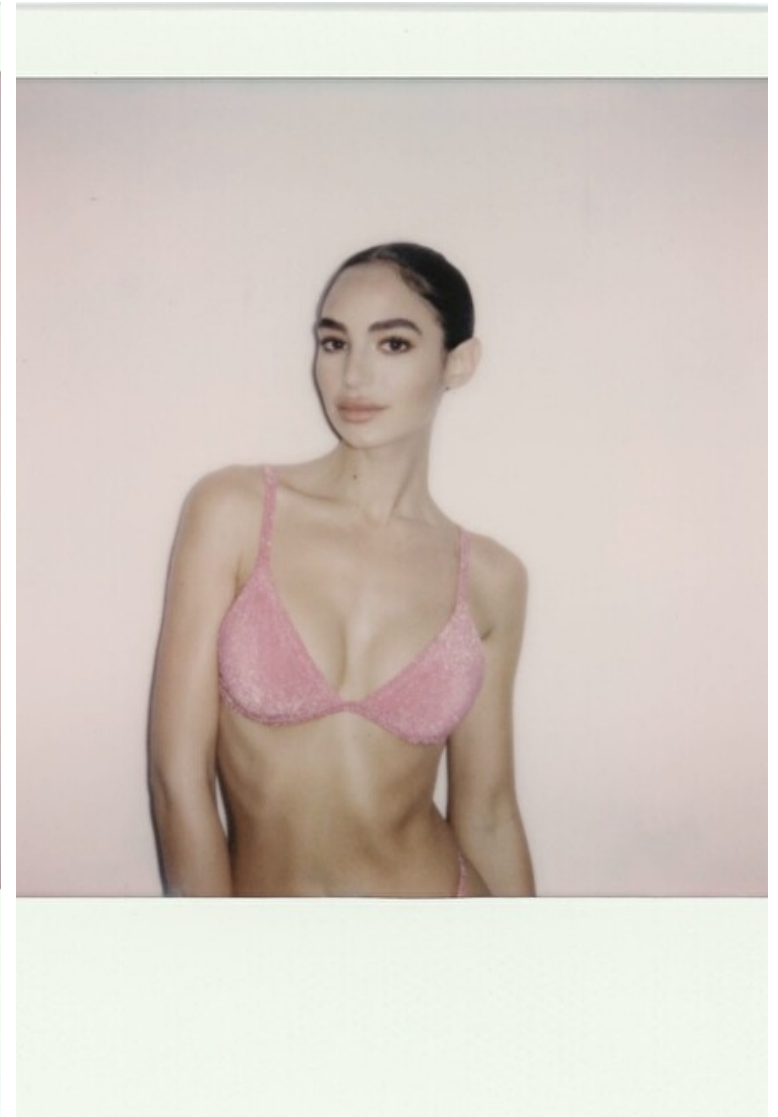

Sarah Mollica

Height 178cm / 5' 10.0"

Bust 81cm / 32"

Waist 61cm / 24"

Hips 89cm / 35"

Shoes EU/US/UK 39 / 8 / 6

Eyes Brown

Hair Brown

Cup B