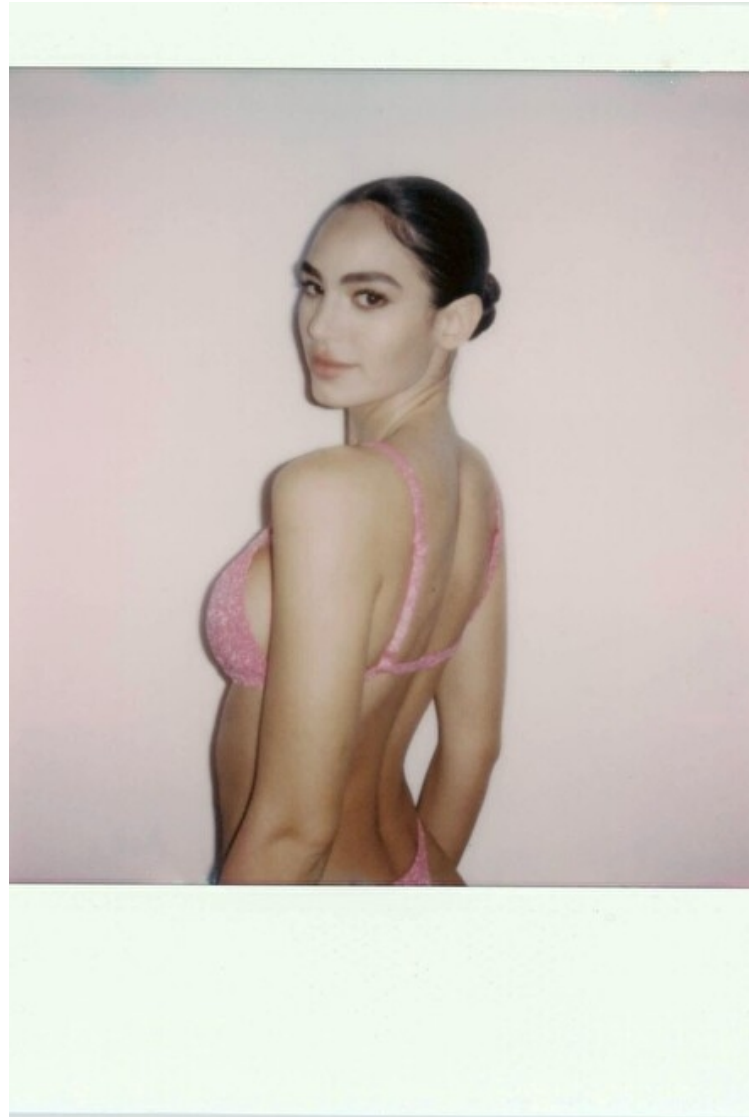

Sarah Mollica

Height 178cm / 5' 10.0"

Bust 81cm / 32"

Waist 61cm / 24"

Hips 89cm / 35"

Shoes EU/US/UK 39 / 8 / 6

Eyes Brown

Hair Brown

Cup B