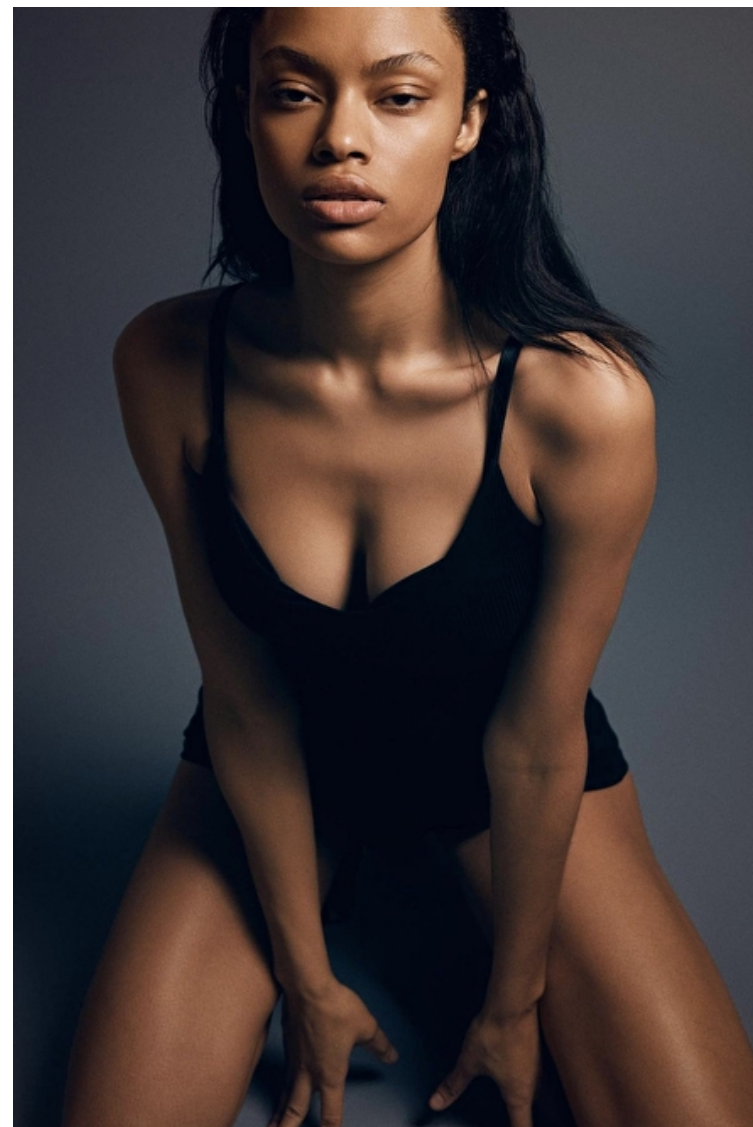

Select

MODEL MANAGEMENT

8255 Beverly Blvd suite 217, Los Angeles, 90048, California, United States

Phone: (213) 454-0991 Email: info.losangeles@selectmodel.com Website: <https://selectmodel.com/>

Kat McCreadie

Height 178cm / 5' 10.0"

Size EU/US 32 / 2

Bust 81cm / 32"

Waist 59cm / 23"

Hips 88cm / 34.5"

Shoes EU/US/UK 40.5 / 9.5 / 7

Eyes Brown

Hair Dark brown

Cup C