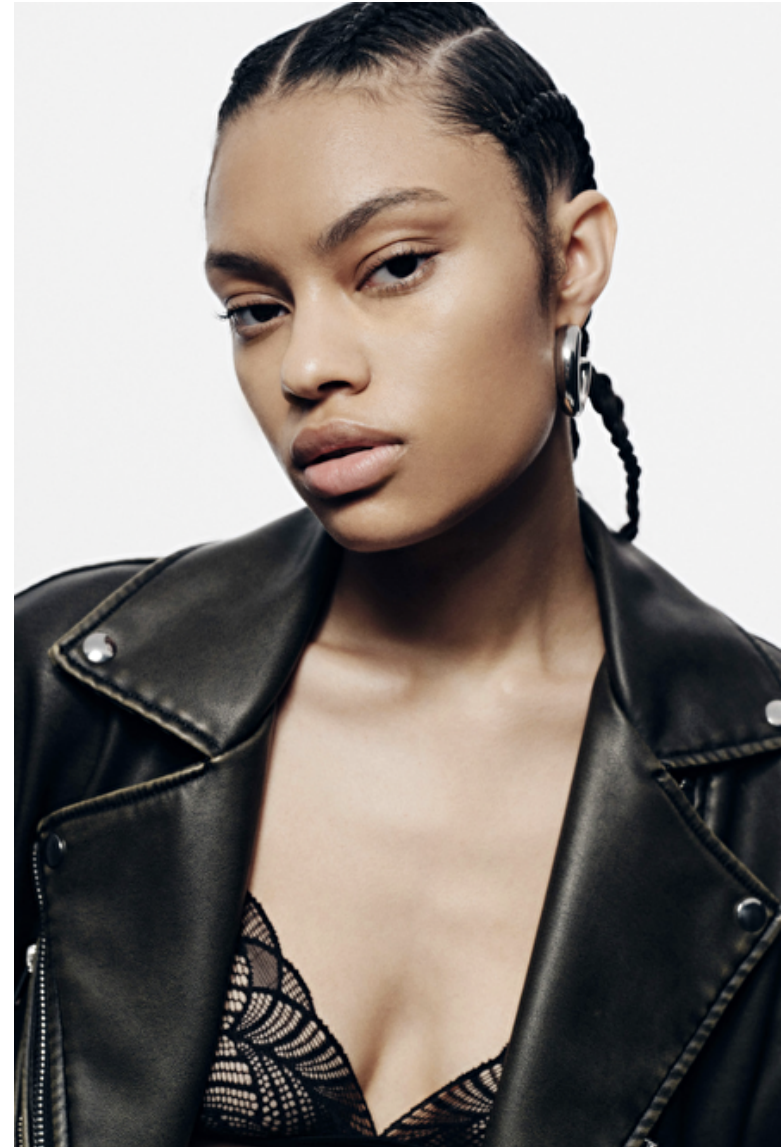

Select

MODEL MANAGEMENT

8255 Beverly Blvd suite 217, Los Angeles, 90048, California, United States

Phone: (213) 454-0991 Email: info.losangeles@selectmodel.com Website: <https://selectmodel.com/>

Kat McCreadie

Height 178cm / 5' 10.0"

Size EU/US 32 / 2

Bust 81cm / 32"

Waist 59cm / 23"

Hips 88cm / 34.5"

Shoes EU/US/UK 40.5 / 9.5 / 7

Eyes Brown

Hair Dark brown

Cup C