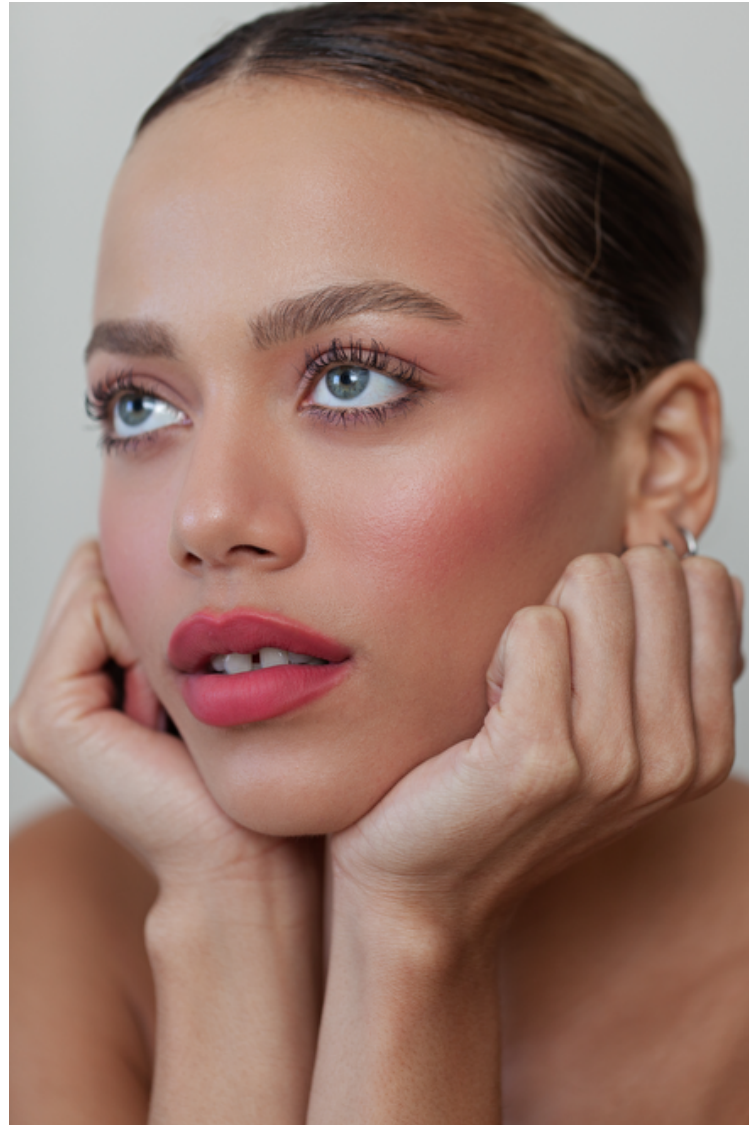

Select

MODEL MANAGEMENT

8255 Beverly Blvd suite 217, Los Angeles, 90048, California, United States

Phone: (213) 454-0991 Email: info.losangeles@selectmodel.com Website: <https://selectmodel.com/>

Aubrie

Height 174cm / 5' 8.5"

Size EU/US 32 / 2

Bust 86cm / 34"

Waist 63cm / 25"

Hips 89cm / 35"

Shoes EU/US/UK 40 / 9 / 7

Eyes Blue green

Hair Blond

Cup B