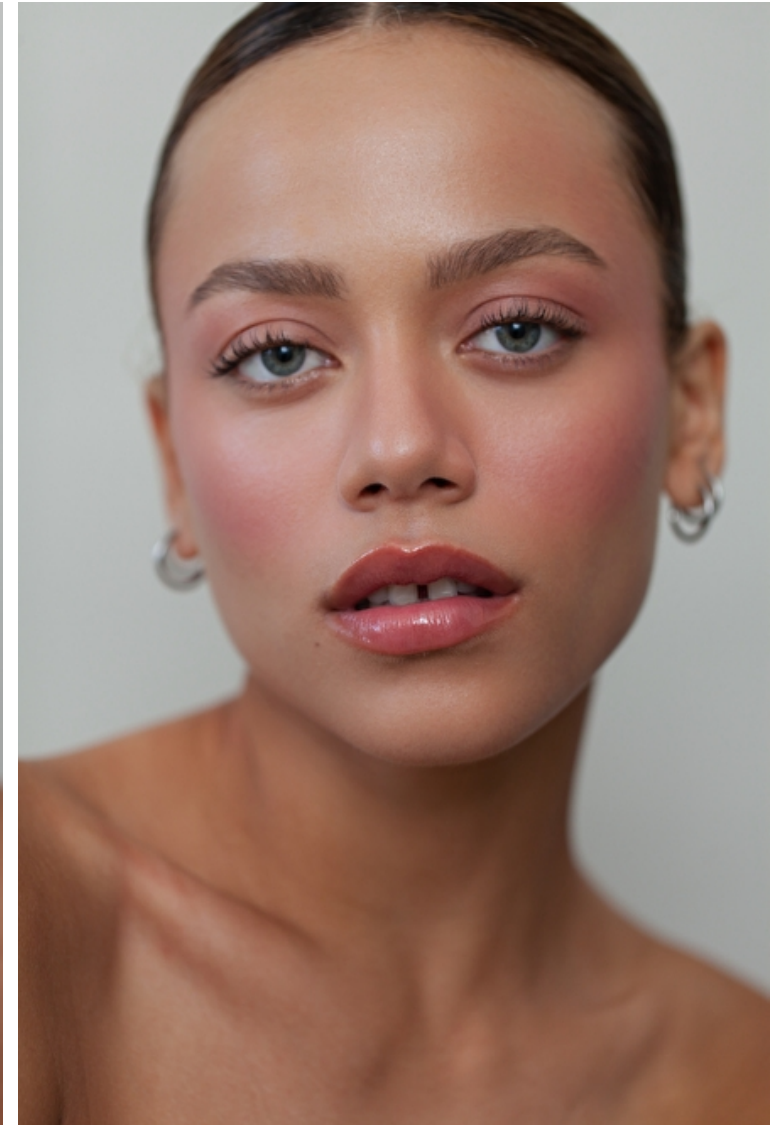

Select

MODEL MANAGEMENT

8255 Beverly Blvd suite 217, Los Angeles, 90048, California, United States

Phone: (213) 454-0991 Email: info.losangeles@selectmodel.com Website: <https://selectmodel.com/>

Aubrie

Height 174cm / 5' 8.5"

Size EU/US 32 / 2

Bust 86cm / 34"

Waist 63cm / 25"

Hips 89cm / 35"

Shoes EU/US/UK 40 / 9 / 7

Eyes Blue green

Hair Blond

Cup B