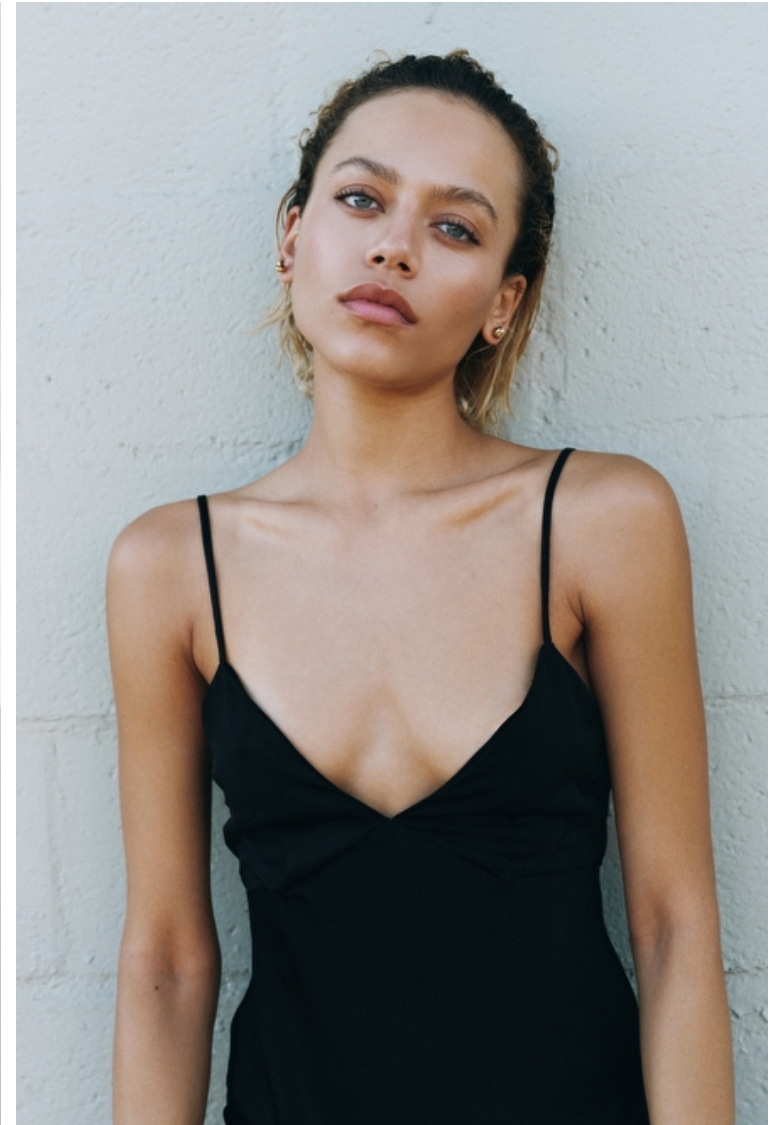

Select

MODEL MANAGEMENT

8255 Beverly Blvd suite 217, Los Angeles, 90048, California, United States

Phone: (213) 454-0991 **Email:** info.losangeles@selectmodel.com **Website:** <https://selectmodel.com/>

Aubrie

Height 174cm / 5' 8.5"

Size EU/US 32 / 2

Bust 86cm / 34"

Waist 63cm / 25"

Hips 89cm / 35"

Shoes EU/US/UK 40 / 9 / 7

Eyes Blue green

Hair Blond

Cup B