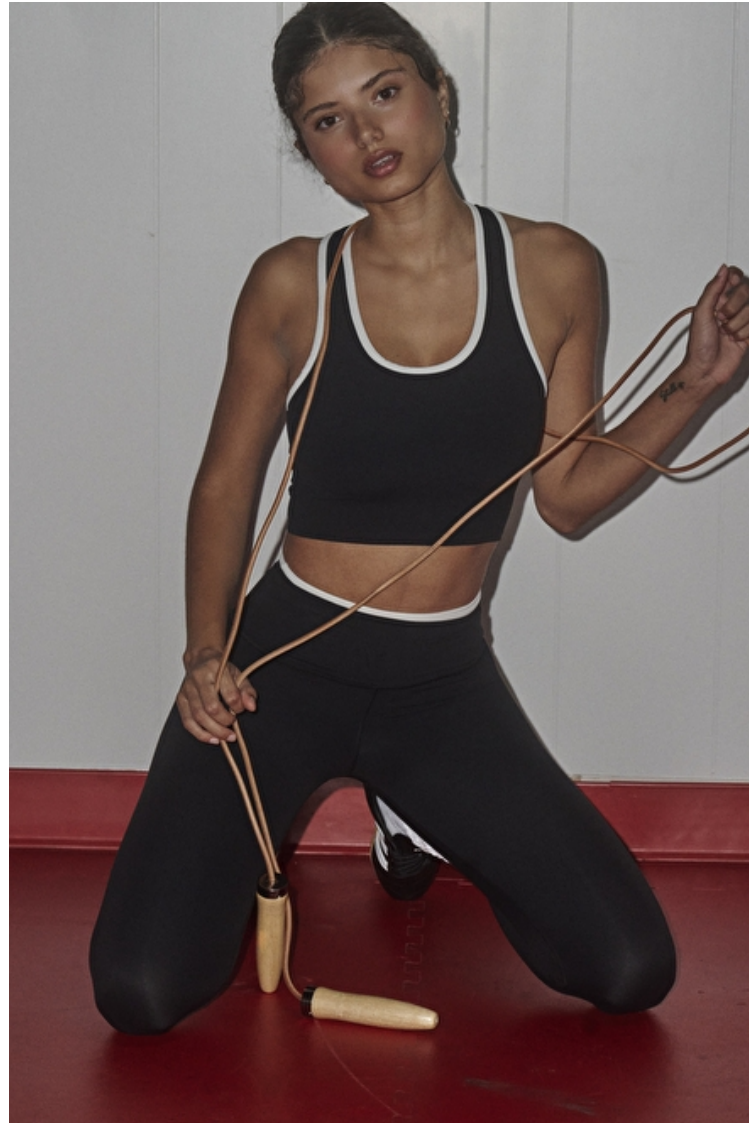

Hair Brown

Cup D

Location Los Angeles