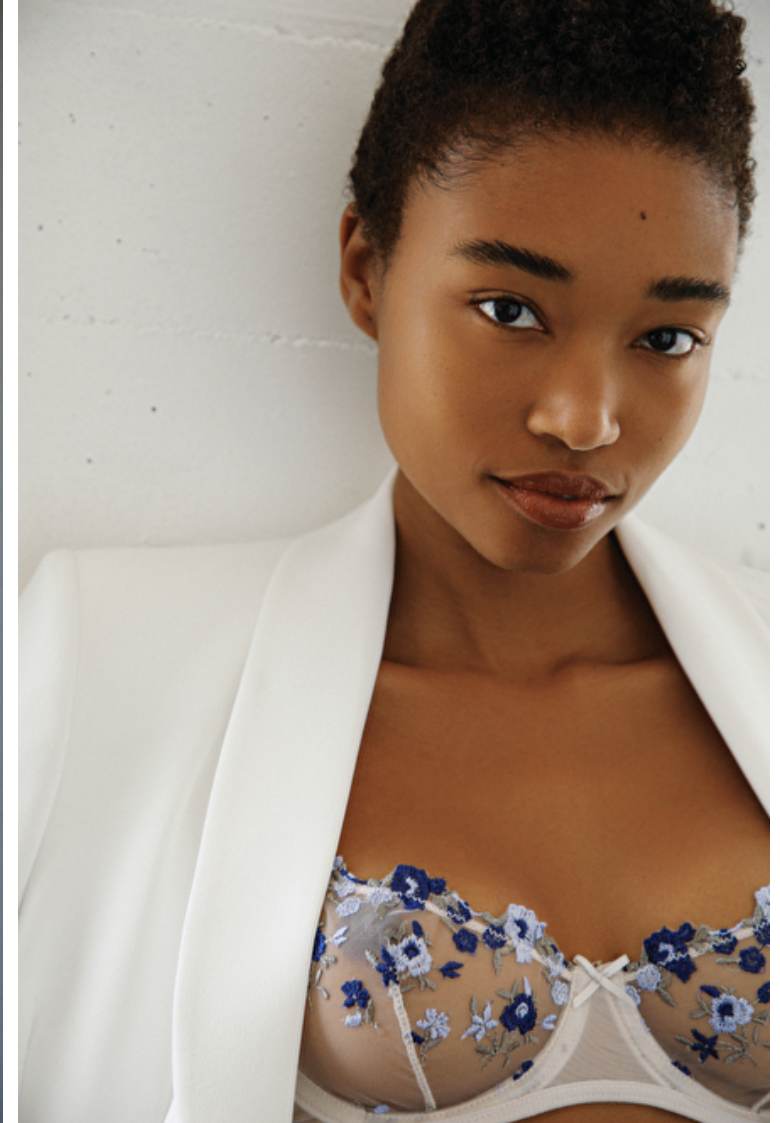

Sherica Small

Height 175cm / 5' 9.0"

Bust 82cm / 32.5"

Waist 61cm / 24"

Hips 90cm / 35.5"

Shoes EU/US/UK 40 / 9 / 7

Eyes Dark brown

Hair Dark brown

Cup B