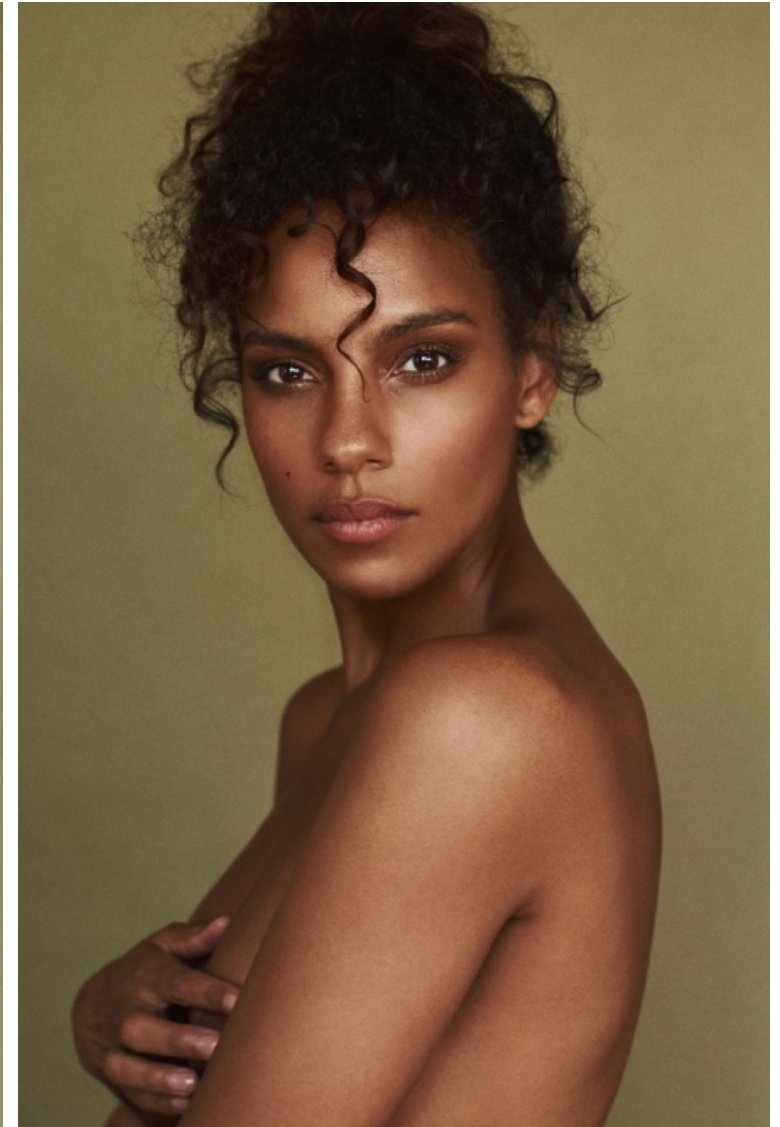

Select

MODEL MANAGEMENT

7250 Melrose Ave Suite 4, Los Angeles, 90046, California, United States

Phone: (213) 454-0991 **Email:** info.losangeles@selectmodel.com **Website:** <https://selectmodel.com/>

Nianga Niang

Height 175cm / 5' 9.0"

Size EU/US 34 / 4

Bust 85cm / 33.5"

Waist 62cm / 24.5"

Hips 92cm / 36"

Shoes EU/US/UK 39.5 / 8.5 / 6

Eyes Brown

Hair Dark brown