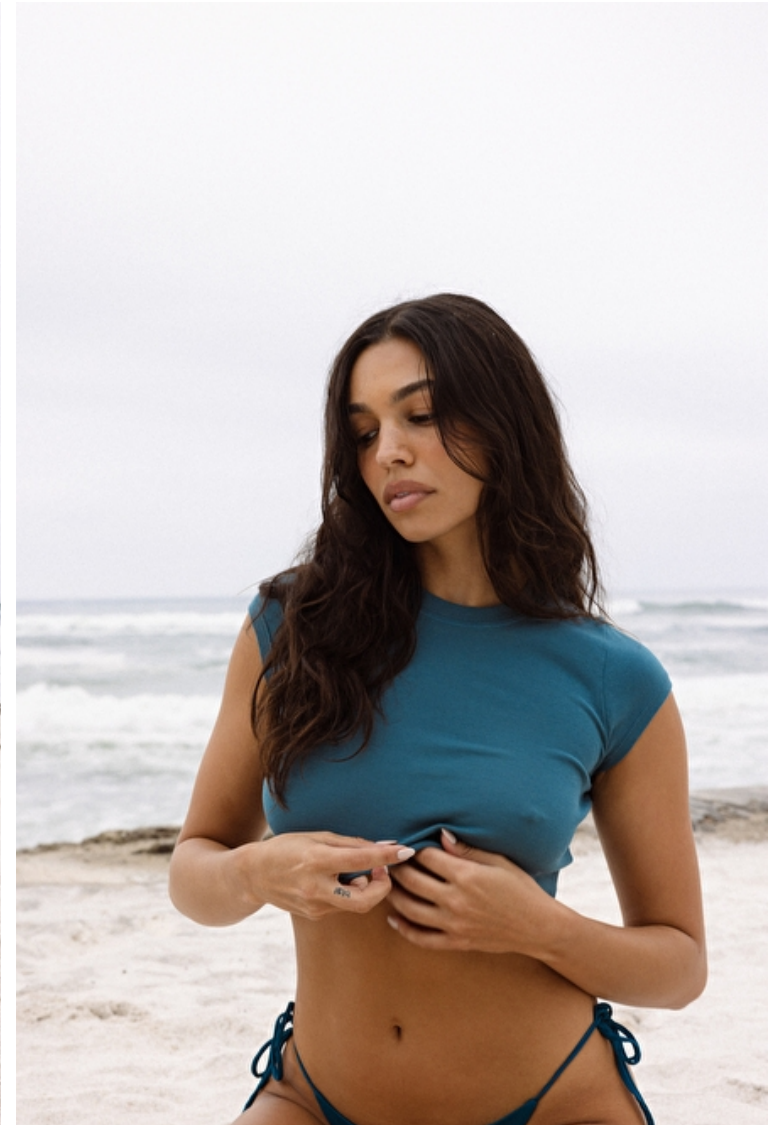

Height 170cm / 5' 7.0"

Bust 91cm / 36"

Waist 63cm / 25"

Hips 94cm / 37"

Shoes EU/US/UK 37.5 / 7 / 4

Eyes Brown

Hair Brown

Cup C