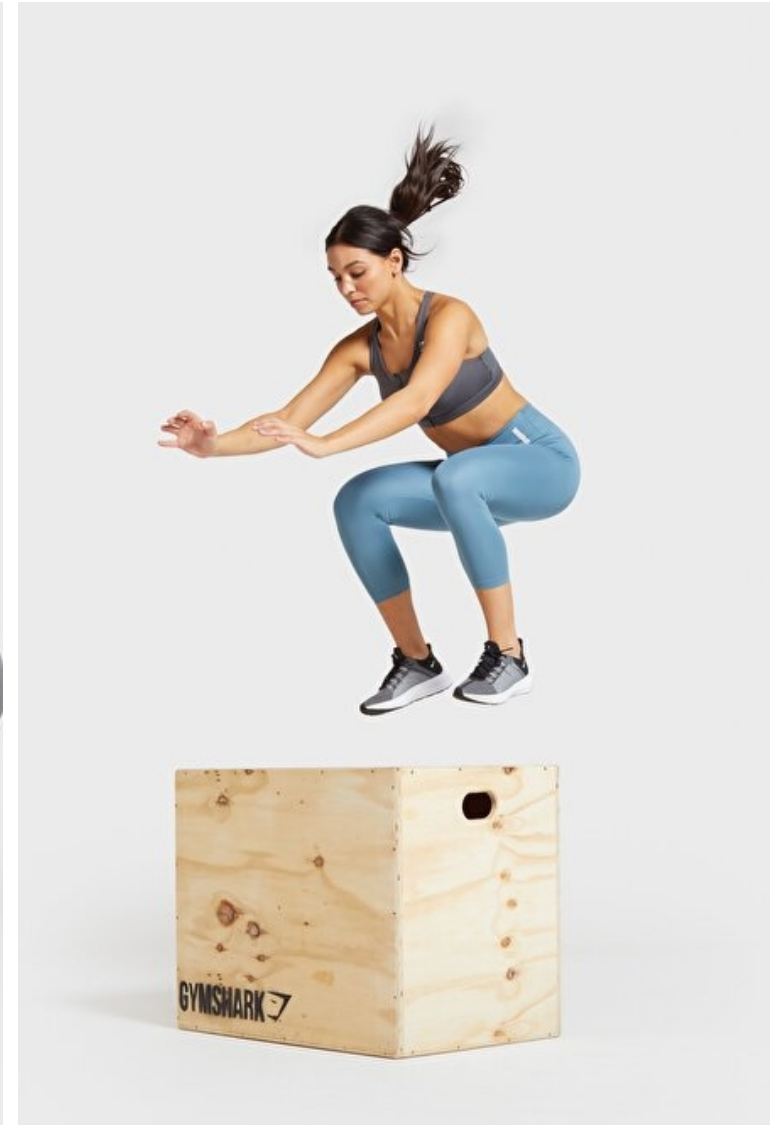

Liv Blais

Height 170cm / 5' 7.0"

Bust 91cm / 36"

Waist 63cm / 25"

Hips 94cm / 37"

Shoes EU/US/UK 37.5 / 7 / 4

Eyes Brown

Hair Brown

Cup C