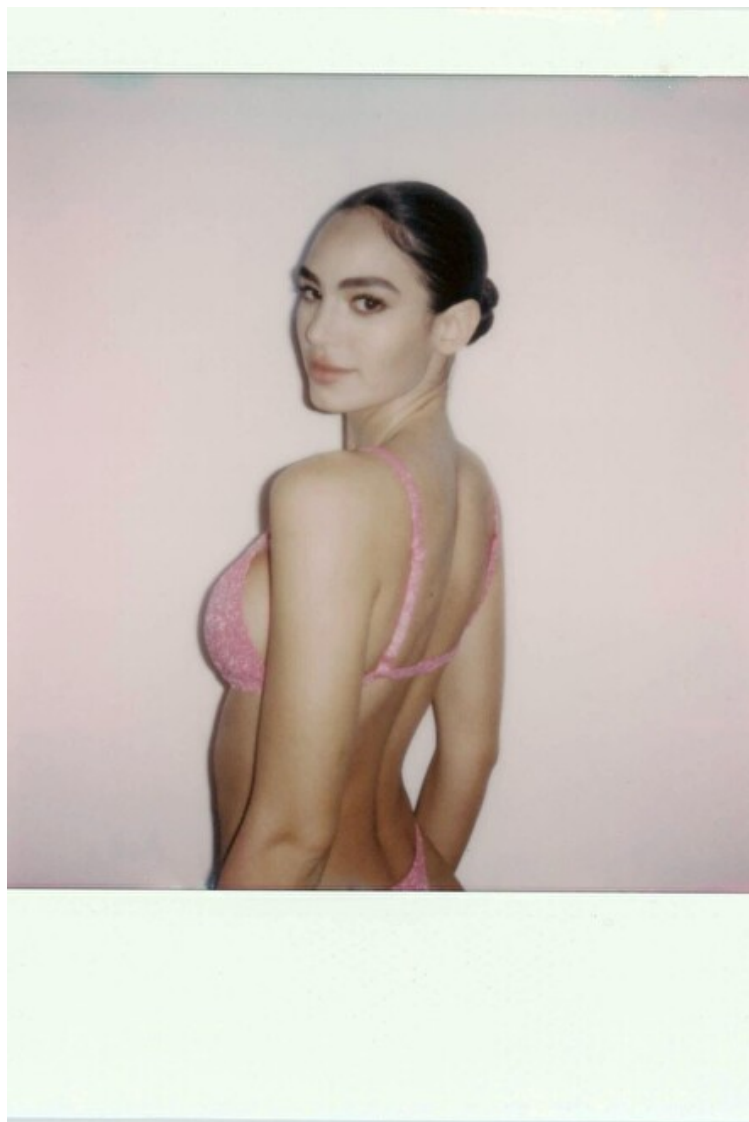

Sarah Mollica

Height 178cm / 5' 10.0"

Bust 81cm / 32"

Waist 61cm / 24"

Hips 89cm / 35"

Shoes EU/US/UK 39 / 8 / 6

Eyes Brown

Hair Brown

Cup B