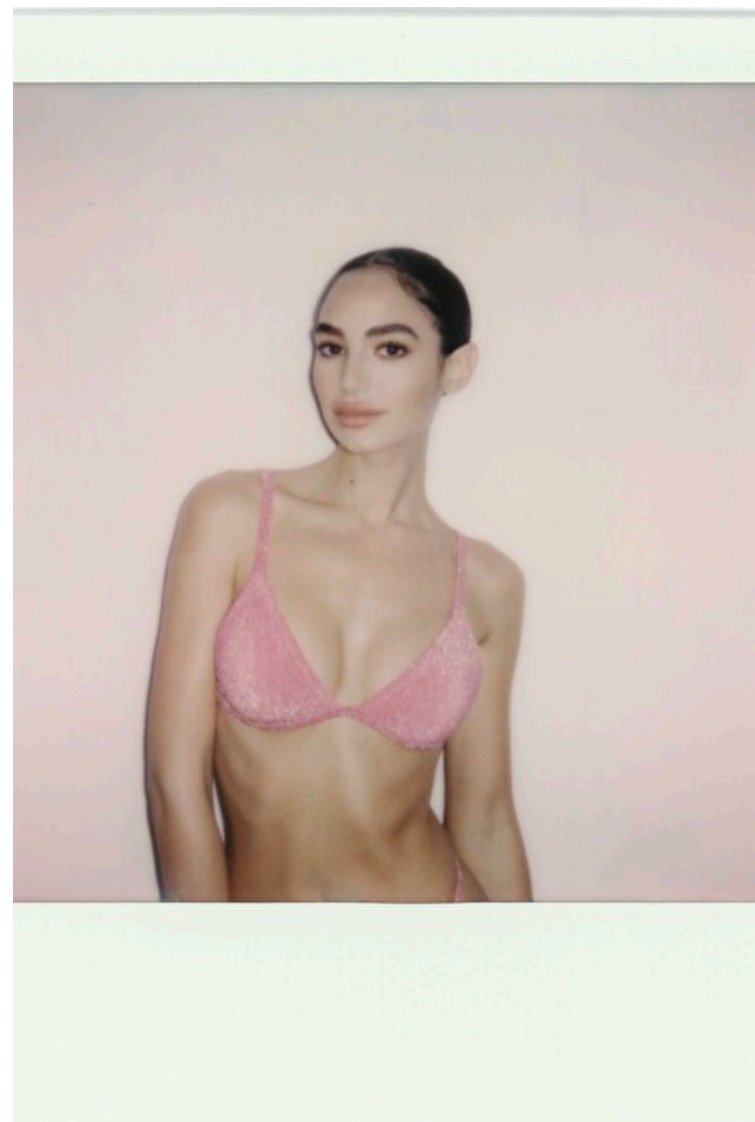

Sarah Mollica

Height 178cm / 5' 10.0"

Bust 81cm / 32"

Waist 61cm / 24"

Hips 89cm / 35"

Shoes EU/US/UK 39 / 8 / 6

Eyes Brown

Hair Brown

Cup B