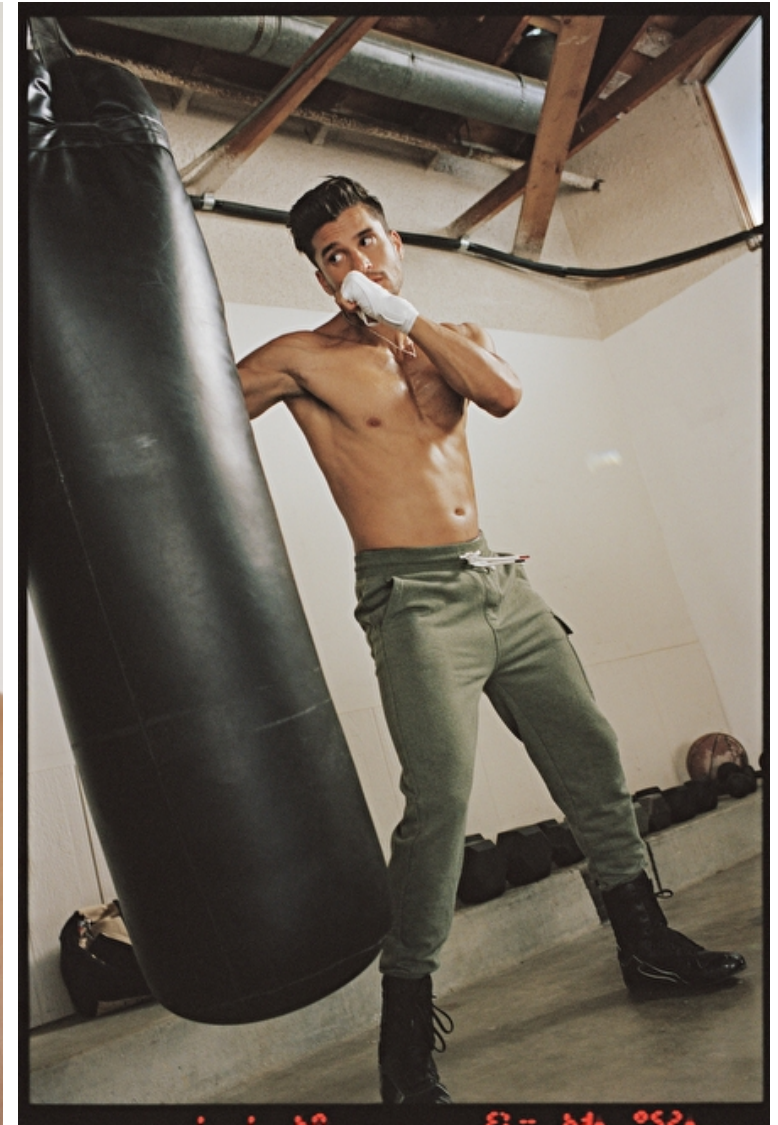

Alejandro Rojas

Height 183cm / 6' 0.0"

Chest 101cm / 40"

Waist 81cm / 32"

Shoes EU/US/UK 42.5 / 10 / 8.5

Eyes Brown

Hair Brown

Inseam 81cm / 32"

Neck 38cm / 15"

Sleeve 86cm / 34"

Suit size 48cm / 38"

Suit cut Regular