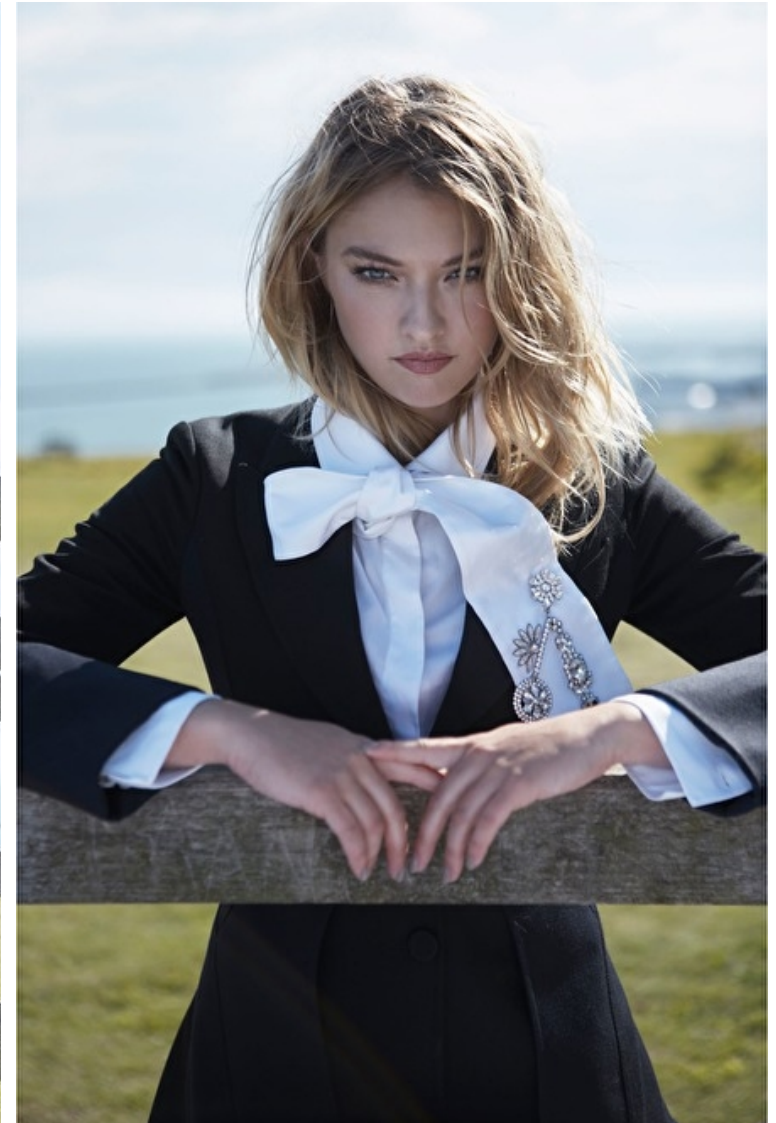

Select

MODEL MANAGEMENT

8255 Beverly Blvd suite 217, Los Angeles, 90048, California, United States

Phone: (213) 454-0991 Email: info.losangeles@selectmodel.com Website: <https://selectmodel.com/>

India Gants

Height 173cm / 5' 8.0"

Size EU/US 34 / 4

Bust 84cm / 33"

Waist 66cm / 26"

Hips 91cm / 36"

Shoes EU/US/UK 38.5 / 7.5 / 5

Eyes Green

Hair Blond

Cup B