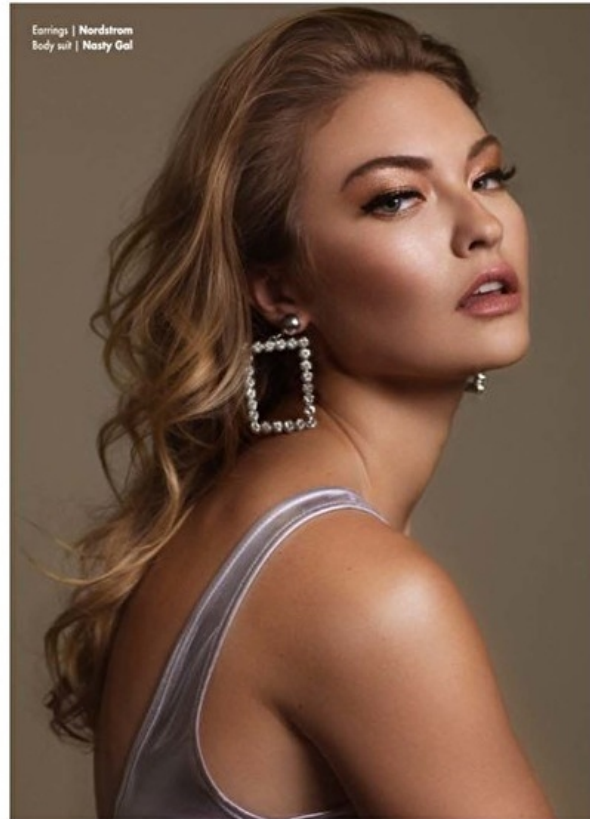

Select

MODEL MANAGEMENT

8255 Beverly Blvd suite 217, Los Angeles, 90048, California, United States

Phone: (213) 454-0991 Email: info.losangeles@selectmodel.com Website: <https://selectmodel.com/>

India Gants

Height 173cm / 5' 8.0"

Size EU/US 34 / 4

Bust 84cm / 33"

Waist 66cm / 26"

Hips 91cm / 36"

Shoes EU/US/UK 38.5 / 7.5 / 5

Eyes Green

Hair Blond

Cup B

iMUTE WEBITORIAL