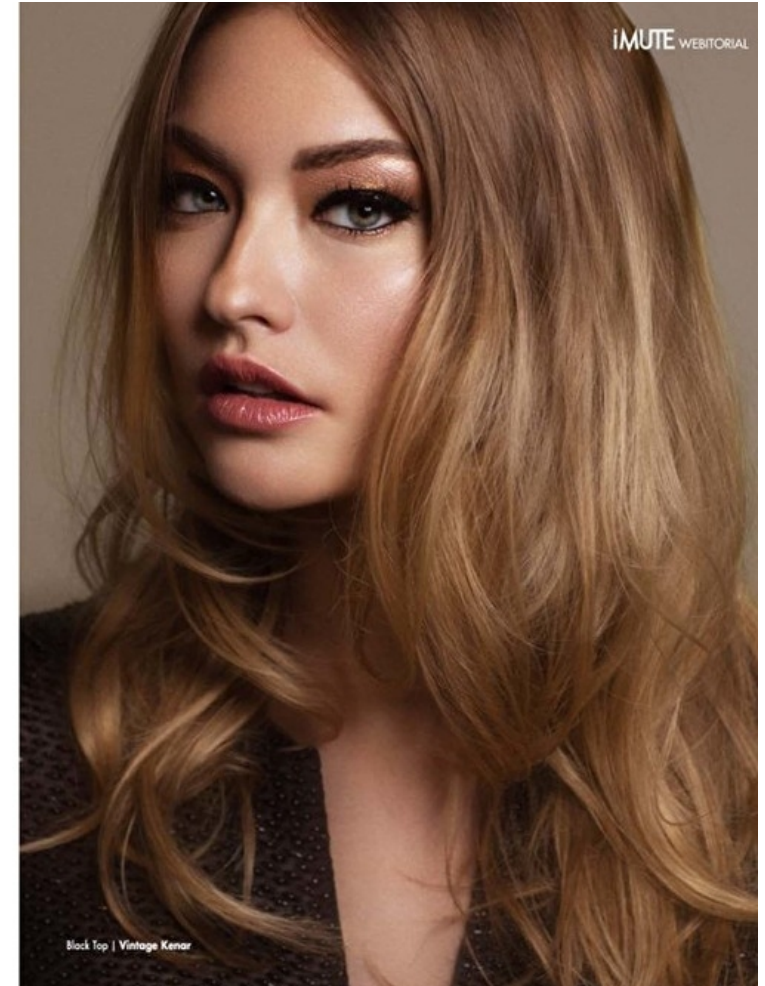

Select

MODEL MANAGEMENT

8255 Beverly Blvd suite 217, Los Angeles, 90048, California, United States

Phone: (213) 454-0991 Email: info.losangeles@selectmodel.com Website: <https://selectmodel.com/>

India Gants

Height 173cm / 5' 8.0"

Size EU/US 34 / 4

Bust 84cm / 33"

Waist 66cm / 26"

Hips 91cm / 36"

Shoes EU/US/UK 38.5 / 7.5 / 5

Eyes Green

Hair Blond

Cup B

iMUTE WEBITORIAL