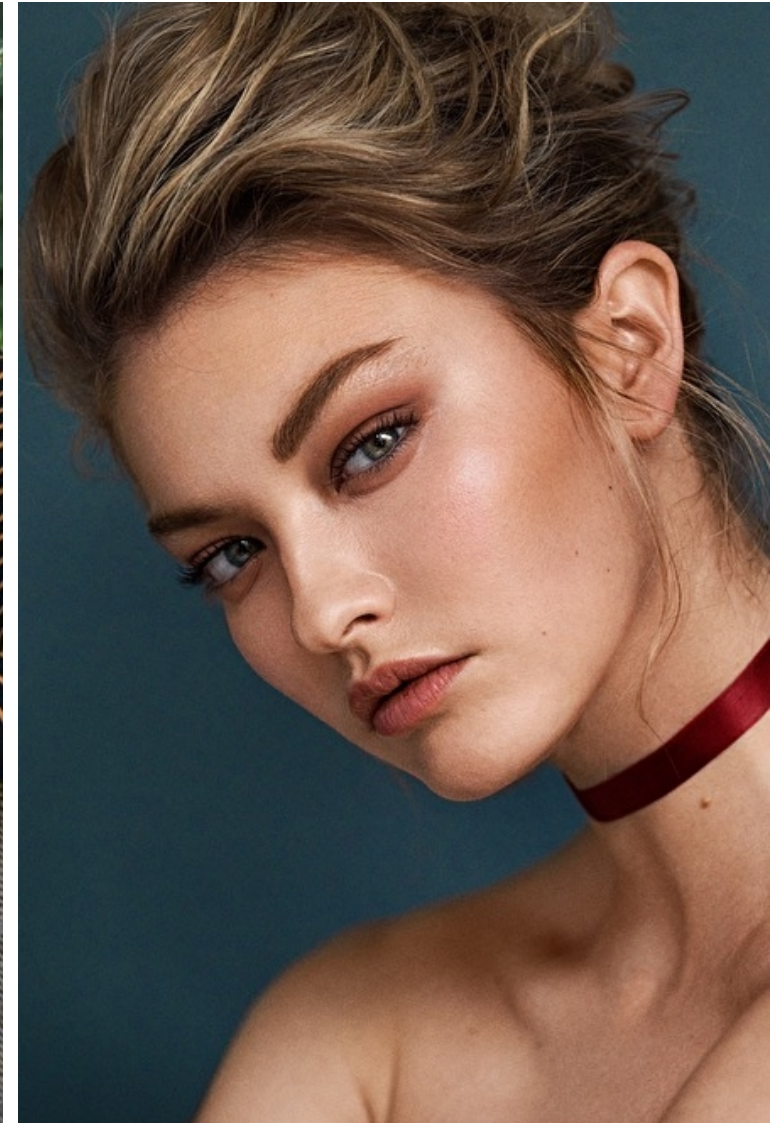

Select

MODEL MANAGEMENT

8255 Beverly Blvd suite 217, Los Angeles, 90048, California, United States

Phone: (213) 454-0991 Email: info.losangeles@selectmodel.com Website: <https://selectmodel.com/>

India Gants

Height 173cm / 5' 8.0"

Size EU/US 34 / 4

Bust 84cm / 33"

Waist 66cm / 26"

Hips 91cm / 36"

Shoes EU/US/UK 38.5 / 7.5 / 5

Eyes Green

Hair Blond

Cup B