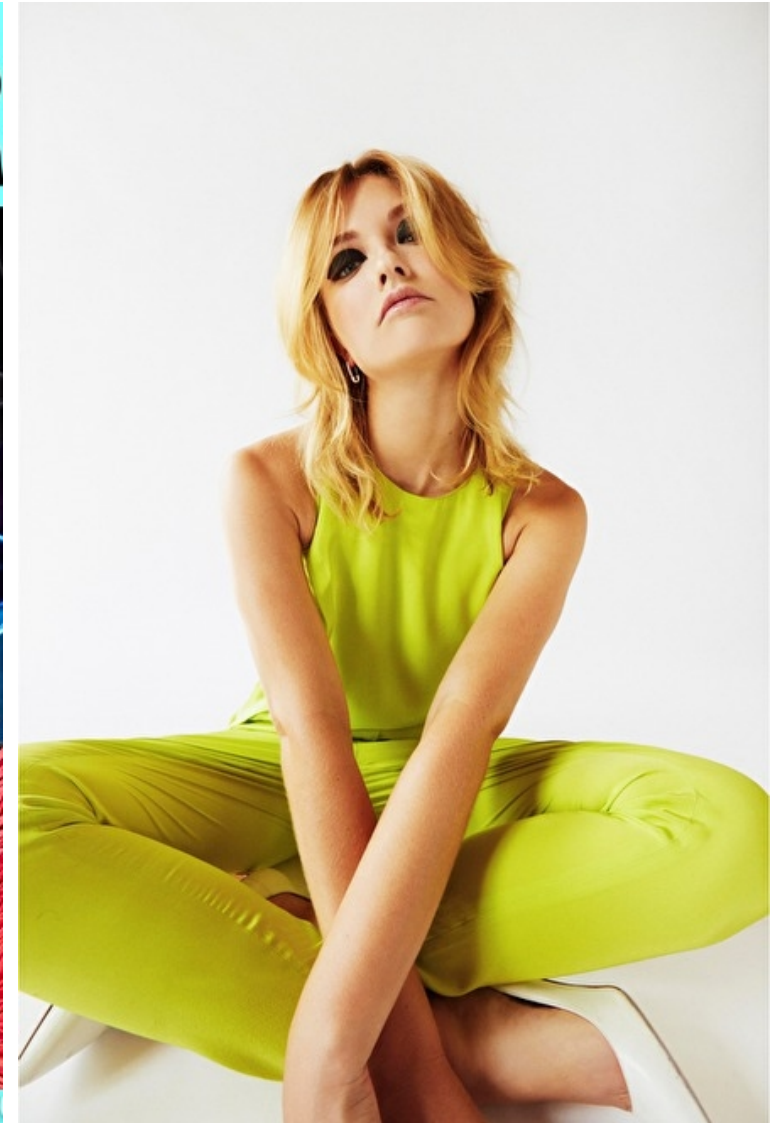

Select

MODEL MANAGEMENT

8255 Beverly Blvd suite 217, Los Angeles, 90048, California, United States

Phone: (213) 454-0991 Email: info.losangeles@selectmodel.com Website: <https://selectmodel.com/>

India Gants

Height 173cm / 5' 8.0"

Size EU/US 34 / 4

Bust 84cm / 33"

Waist 66cm / 26"

Hips 91cm / 36"

Shoes EU/US/UK 38.5 / 7.5 / 5

Eyes Green

Hair Blond

Cup B