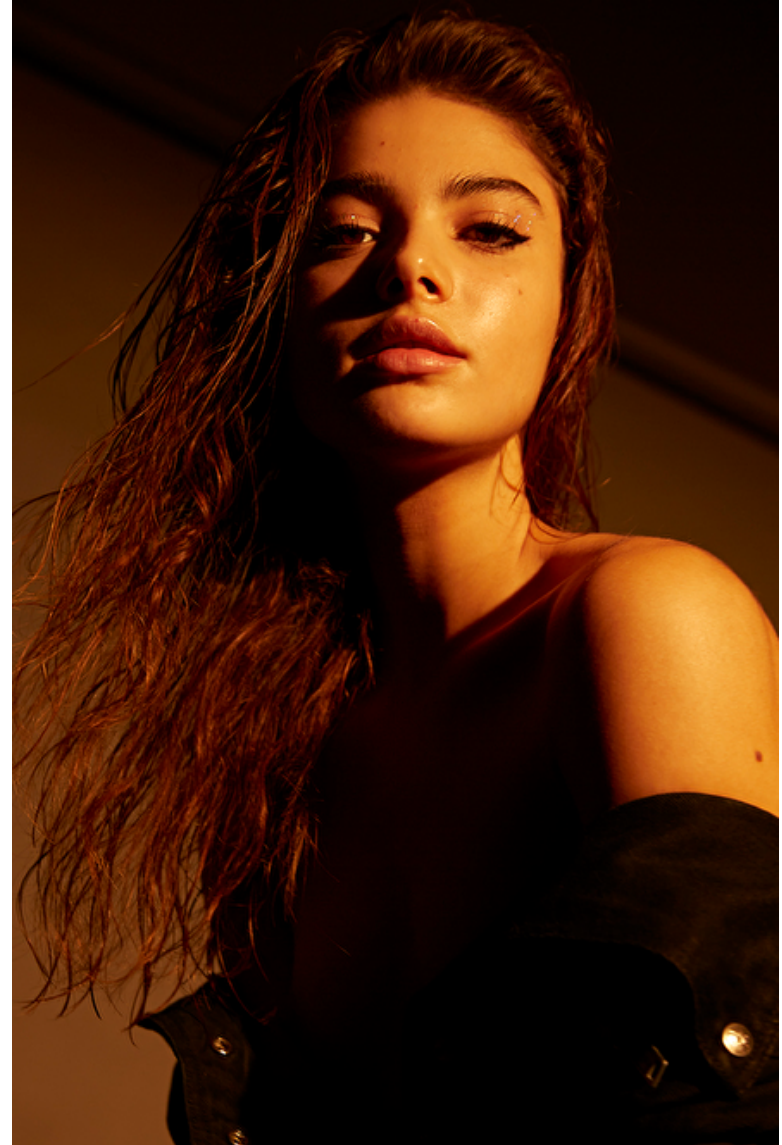

Select

MODEL MANAGEMENT

8255 Beverly Blvd suite 217, Los Angeles, 90048, California, United States

Phone: (213) 454-0991 **Email:** info.losangeles@selectmodel.com **Website:** <https://selectmodel.com/>

Toni

Height 175cm / 5' 9.0"

Size EU/US 32 / 2

Bust 81cm / 32"

Waist 63cm / 25"

Hips 86cm / 34"

Shoes EU/US/UK 40 / 9 / 7

Eyes Brown

Hair Light brown

Cup B/C