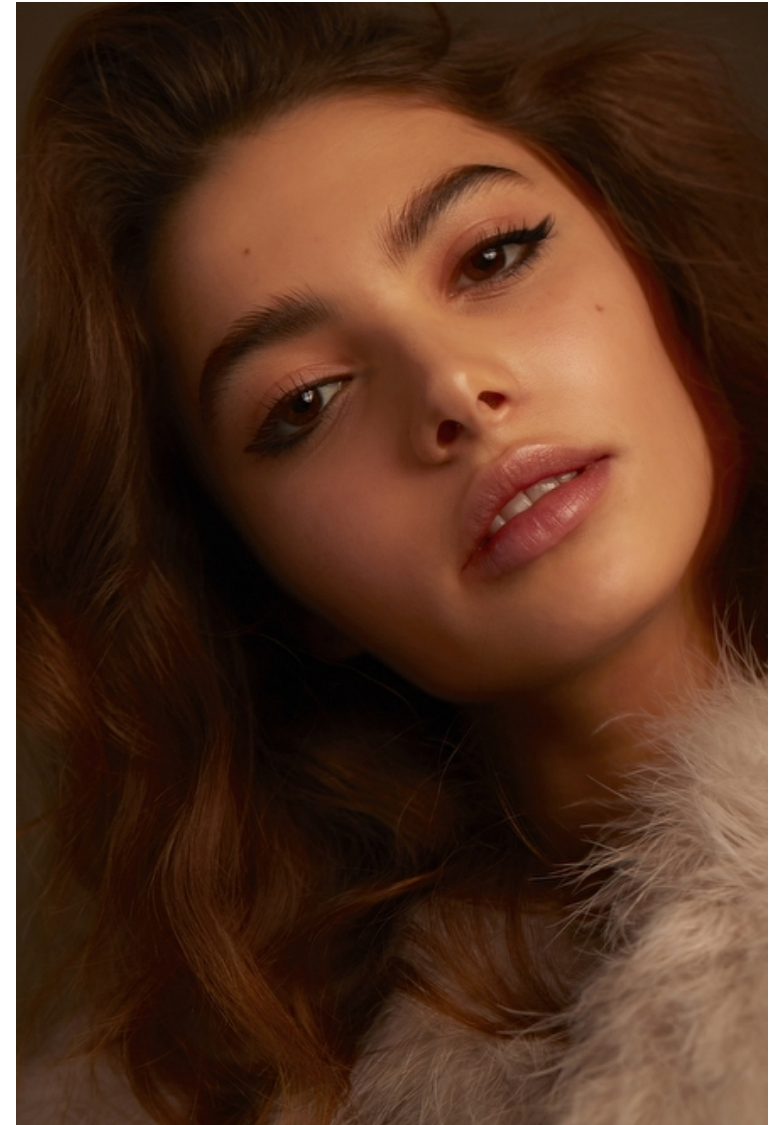

Toni

Height 175cm / 5' 9.0"

Size EU/US 32 / 2

Bust 81cm / 32"

Waist 63cm / 25"

Hips 86cm / 34"

Shoes EU/US/UK 40 / 9 / 7

Eyes Brown

Hair Light brown

Cup B/C