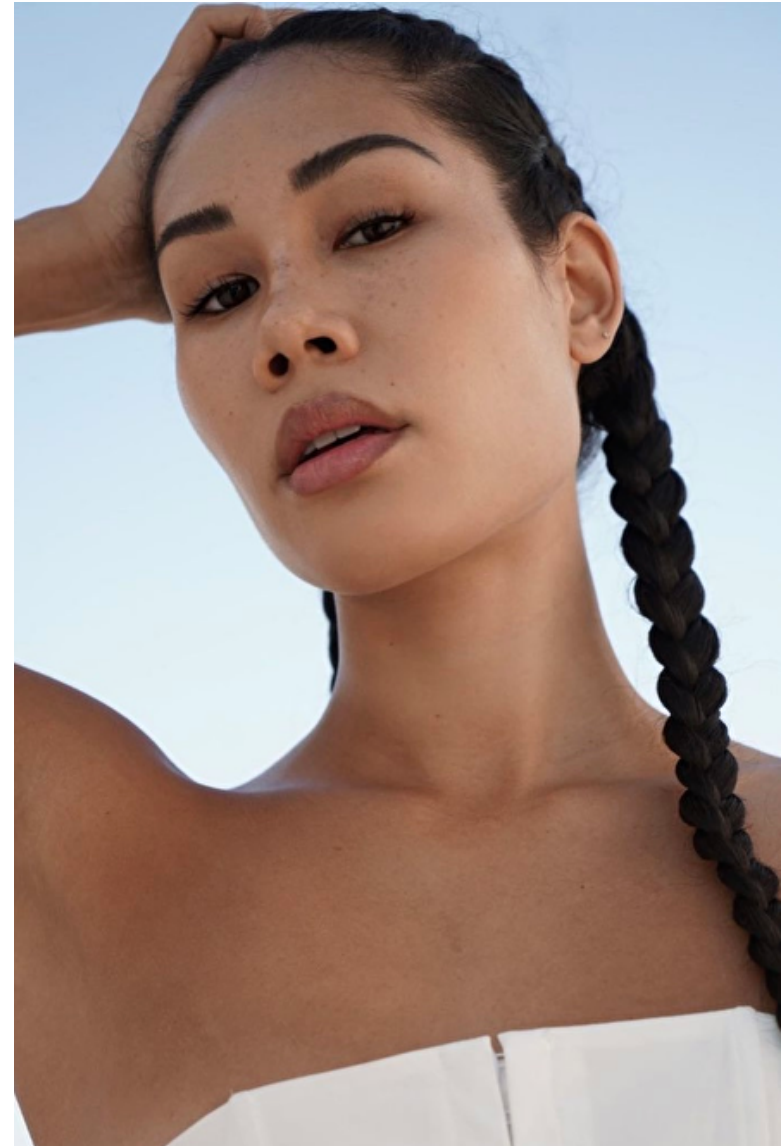

Maya Ford Artest

Height 175cm / 5' 9.0"

Bust 86cm / 34"

Waist 63cm / 25"

Hips 89cm / 35"

Shoes EU/US/UK 40 / 9 / 7

Eyes Brown

Hair Dark brown

Cup B