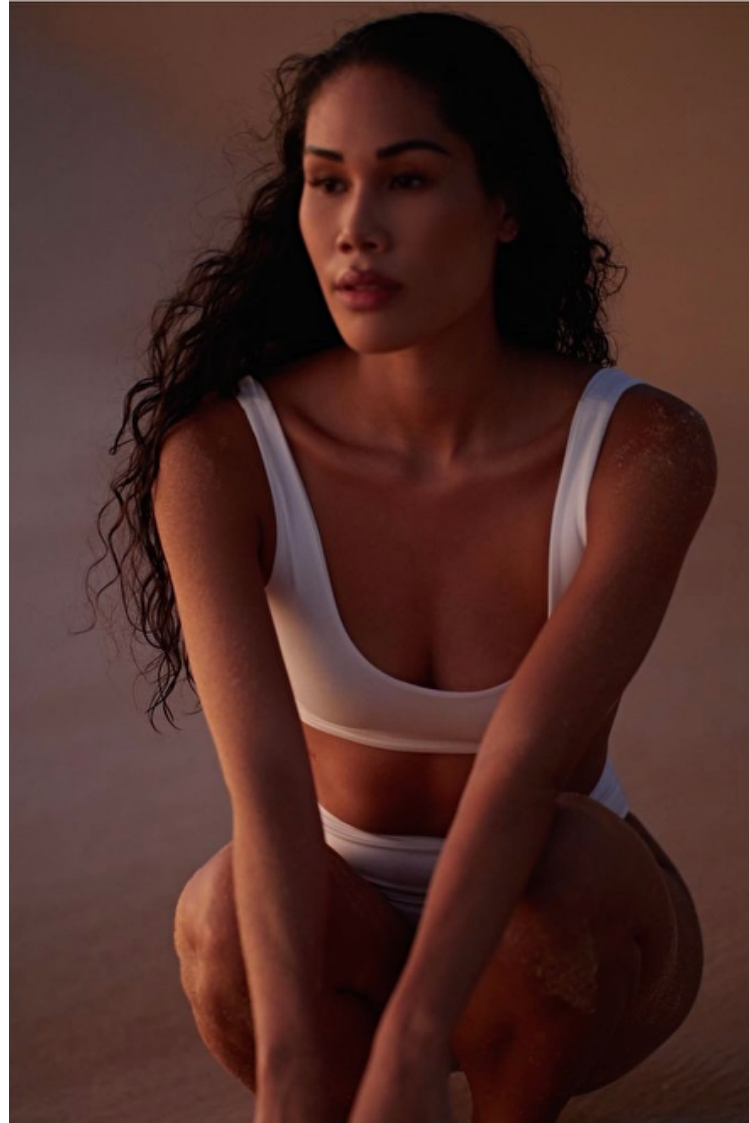

Height 175cm / 5' 9.0"

Bust 86cm / 34"

Waist 63cm / 25"

Hips 89cm / 35"

Shoes EU/US/UK 40 / 9 / 7

Eyes Brown

Hair Dark brown

Cup B