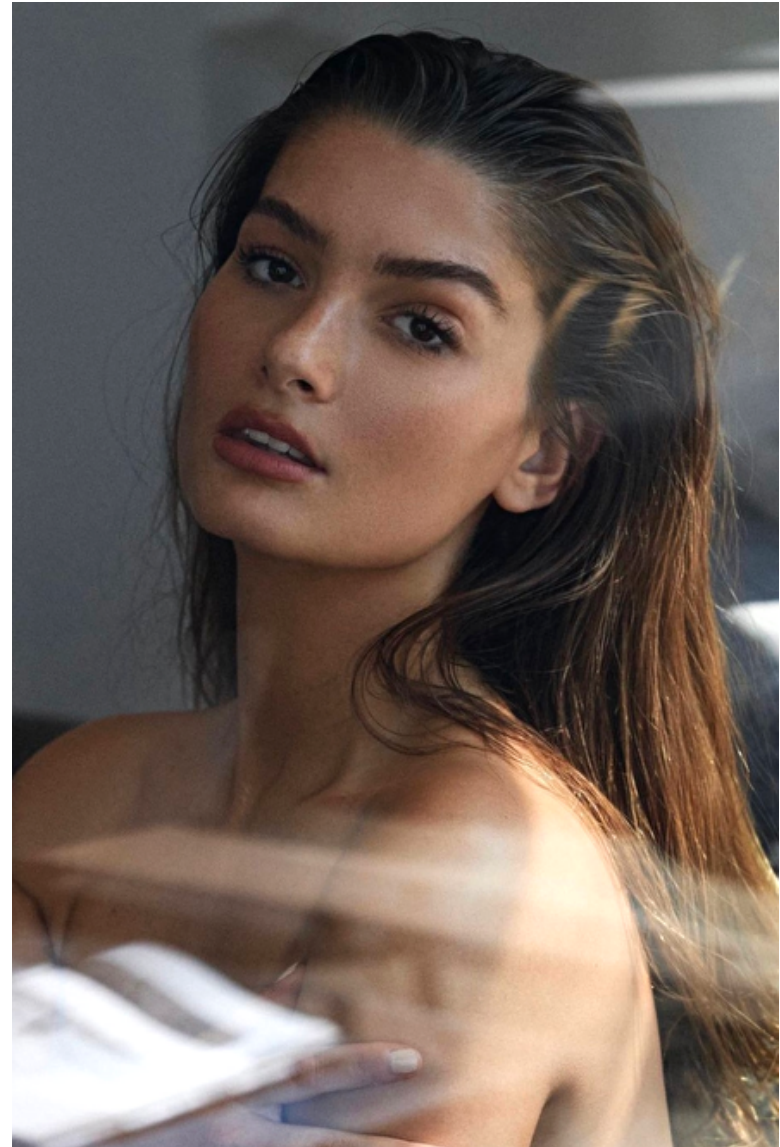

Megan Moes

Height 170cm / 5' 7.0"

Size EU/US 32 / 2

Bust 81cm / 32"

Waist 62cm / 24.5"

Hips 89cm / 35"

Shoes EU/US/UK 39.5 / 8.5 / 6

Eyes Brown

Hair Brown

Cup C