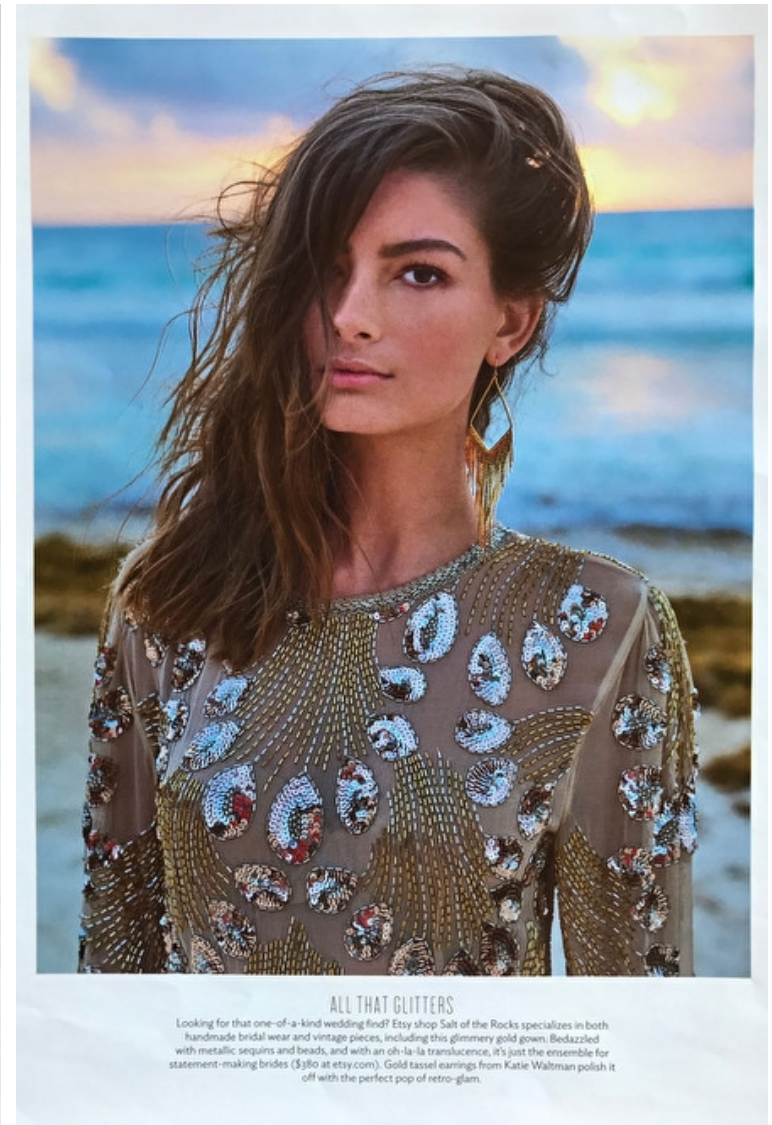

Select

MODEL MANAGEMENT

8255 Beverly Blvd suite 217, Los Angeles, 90048, California, United States

Phone: (213) 454-0991 Email: info.losangeles@selectmodel.com Website: <https://selectmodel.com/>

Megan Moes

Height 170cm / 5' 7.0"

Size EU/US 32 / 2

Bust 81cm / 32"

Waist 62cm / 24.5"

Hips 89cm / 35"

Shoes EU/US/UK 39.5 / 8.5 / 6

Eyes Brown

Hair Brown

Cup C