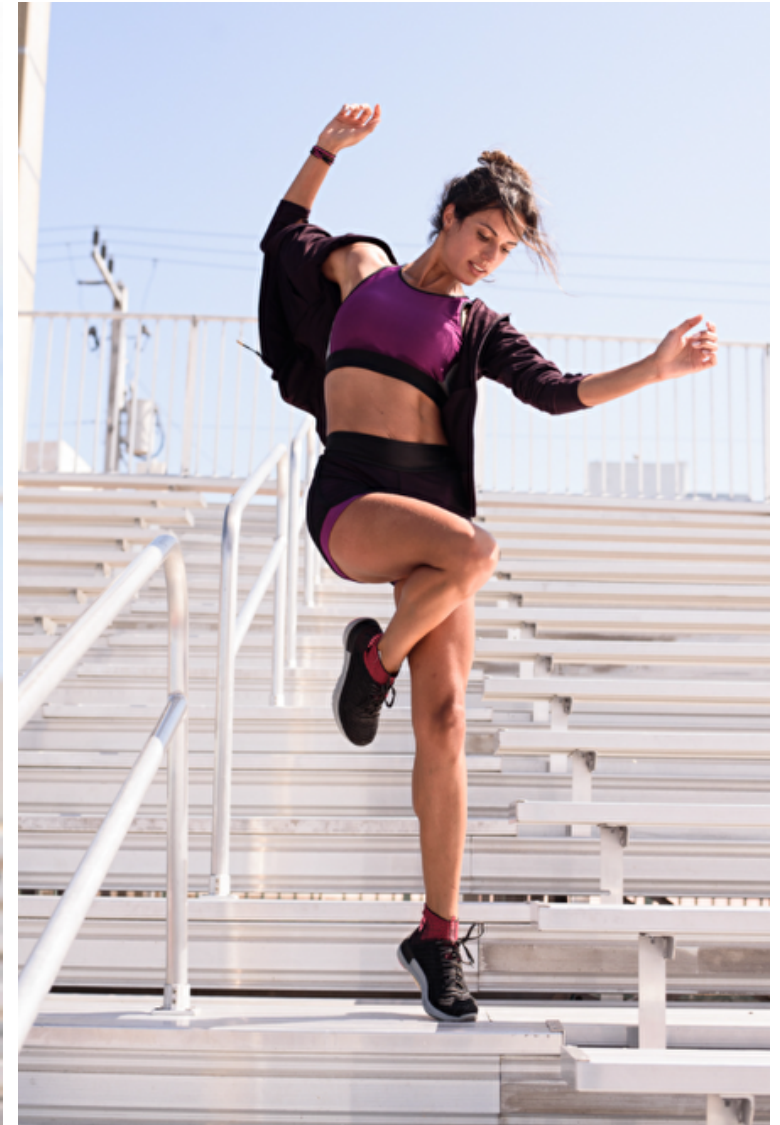

Select

MODEL MANAGEMENT

8255 Beverly Blvd suite 217, Los Angeles, 90048, California, United States

Phone: (213) 454-0991 Email: info.losangeles@selectmodel.com Website: <https://selectmodel.com/>

Rayla Jacunda

Height 175cm / 5' 9.0"

Size EU/US 34 / 4

Bust 87cm / 34.5"

Waist 63cm / 25"

Hips 89cm / 35"

Shoes EU/US/UK 39 / 8 / 6

Eyes Brown

Hair Brown

Cup C