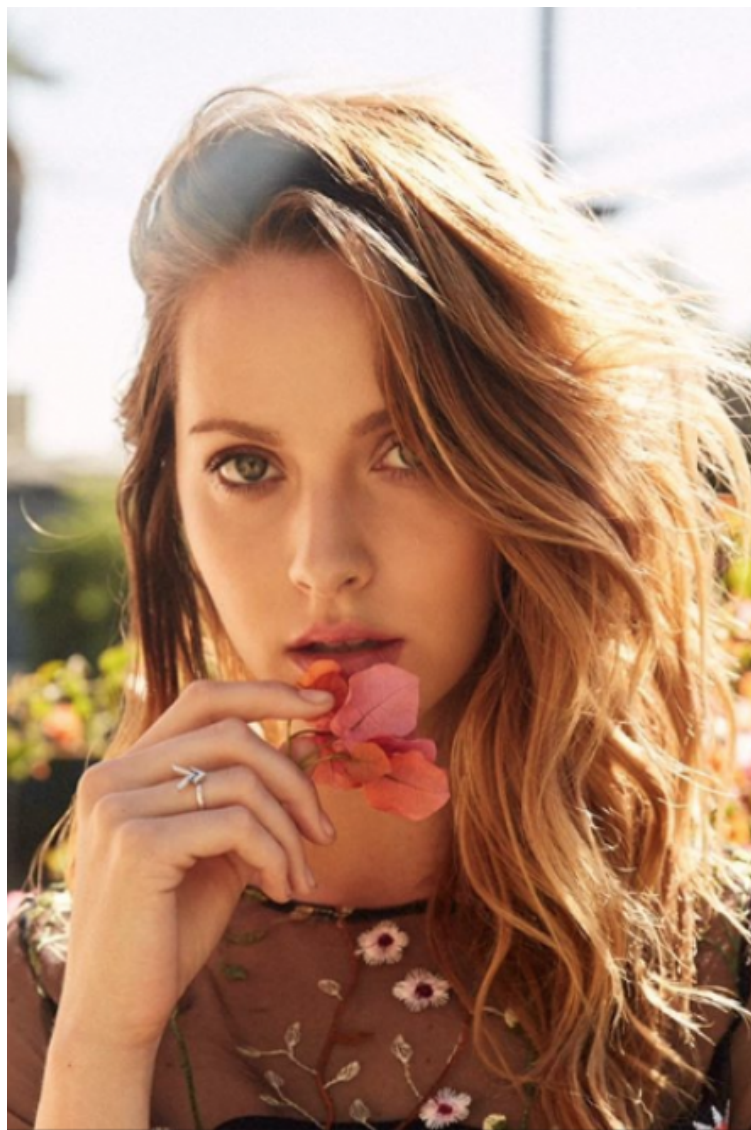

Select

MODEL MANAGEMENT

8255 Beverly Blvd suite 217, Los Angeles, 90048, California, United States

Phone: (213) 454-0991 Email: info.losangeles@selectmodel.com Website: <https://selectmodel.com/>

Bailee Mykell

Height 175cm / 5' 9.0"

Size EU/US 34 / 4

Bust 82cm / 32.5"

Waist 61cm / 24"

Hips 86cm / 34"

Shoes EU/US/UK 39 / 8 / 6

Eyes Green

Hair Brown