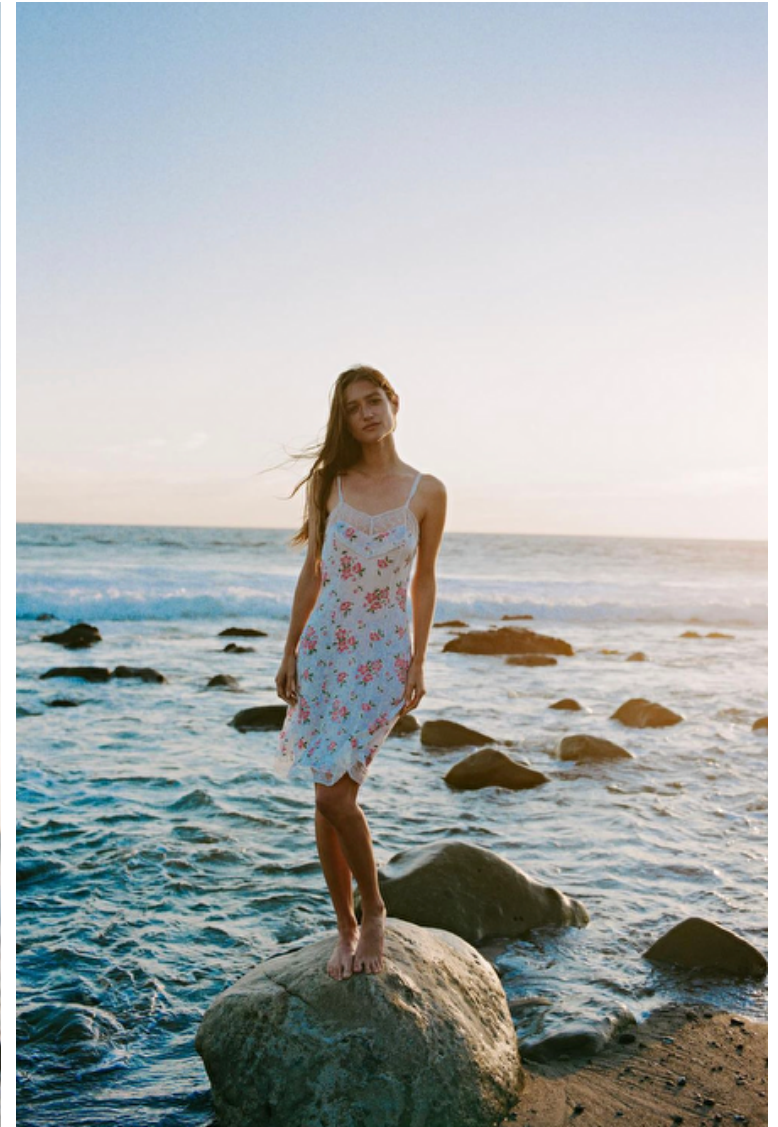

Elizabeth Elam

Height 173cm / 5' 8.0"

Bust 86cm / 34"

Waist 58cm / 23"

Hips 89cm / 35"

Shoes EU/US/UK 38.5 / 7.5 / 5

Eyes Hazel

Hair Brown

Cup C