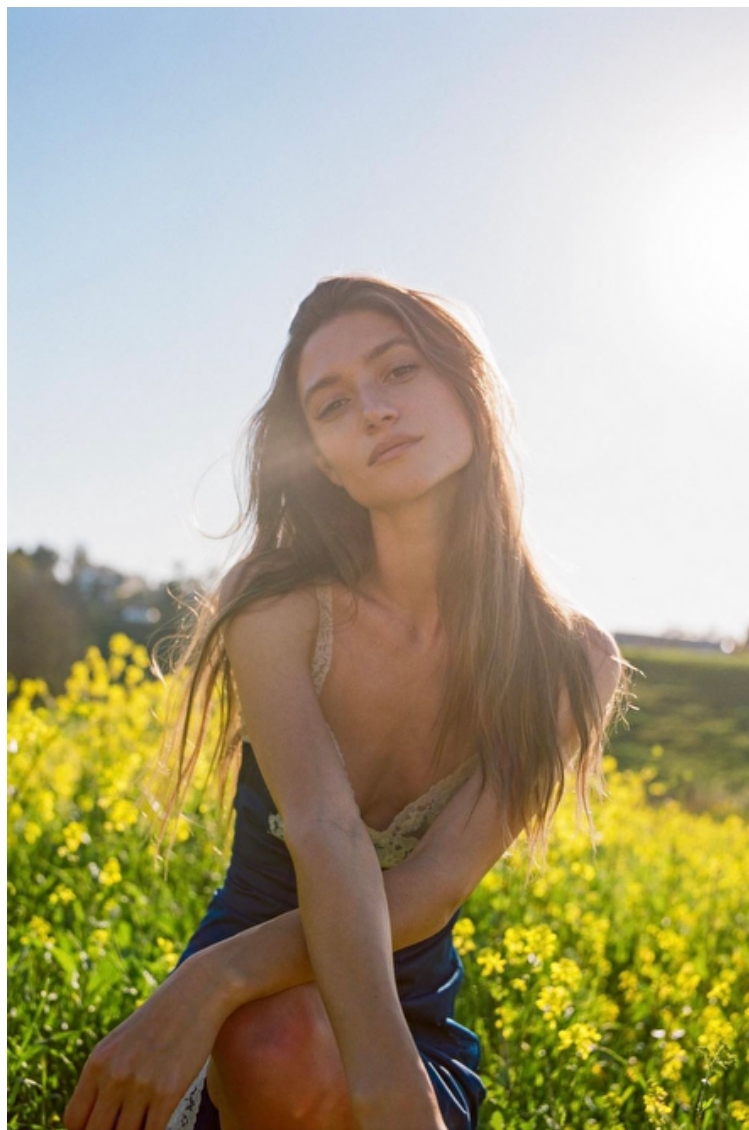

Select

MODEL MANAGEMENT

8255 Beverly Blvd suite 217, Los Angeles, 90048, California, United States

Phone: (213) 454-0991 **Email:** info.losangeles@selectmodel.com **Website:** <https://selectmodel.com/>

Elizabeth Elam

Height 173cm / 5' 8.0"

Bust 86cm / 34"

Waist 58cm / 23"

Hips 89cm / 35"

Shoes EU/US/UK 38.5 / 7.5 / 5

Eyes Hazel

Hair Brown

Cup C