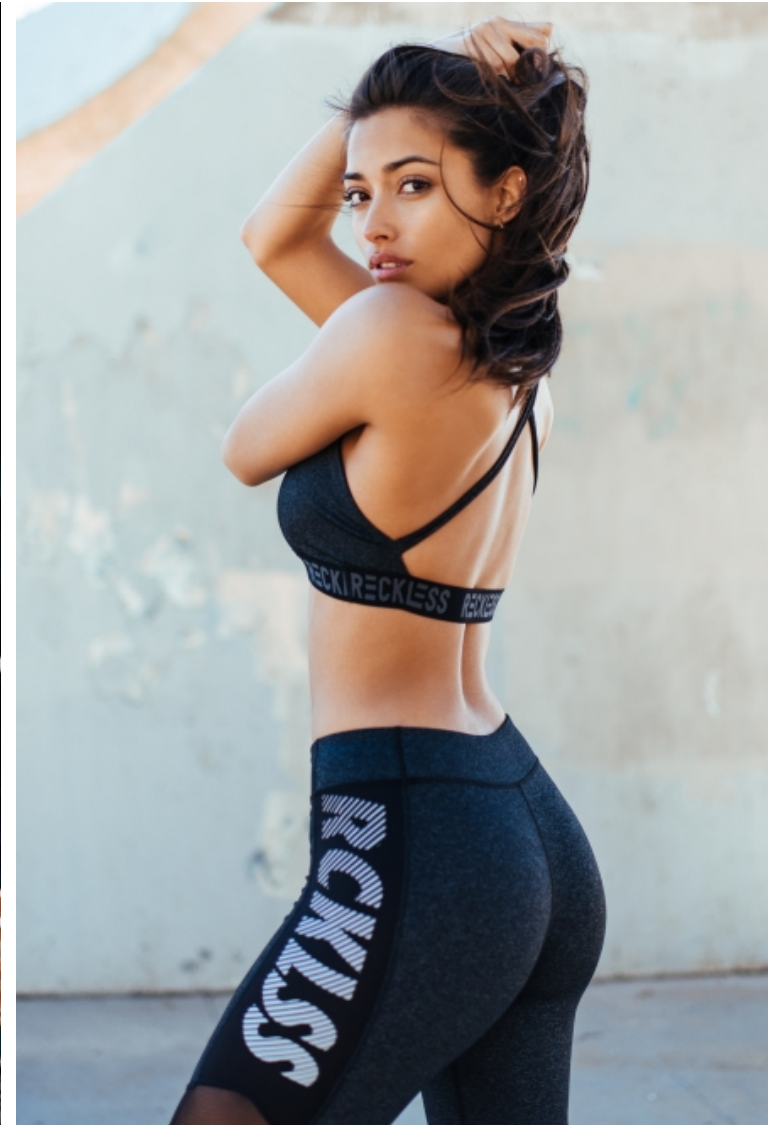

Select

MODEL MANAGEMENT

8255 Beverly Blvd suite 217, Los Angeles, 90048, California, United States

Phone: (213) 454-0991 Email: info.losangeles@selectmodel.com Website: <https://selectmodel.com/>

Samaria Regalado

Height 171cm / 5' 7.5"

Size EU/US 34 / 4

Bust 86cm / 34"

Waist 64cm / 25"

Hips 98cm / 38.5"

Shoes EU/US/UK 38.5 / 7.5 / 5

Eyes Brown

Hair Brown

Cup B/C