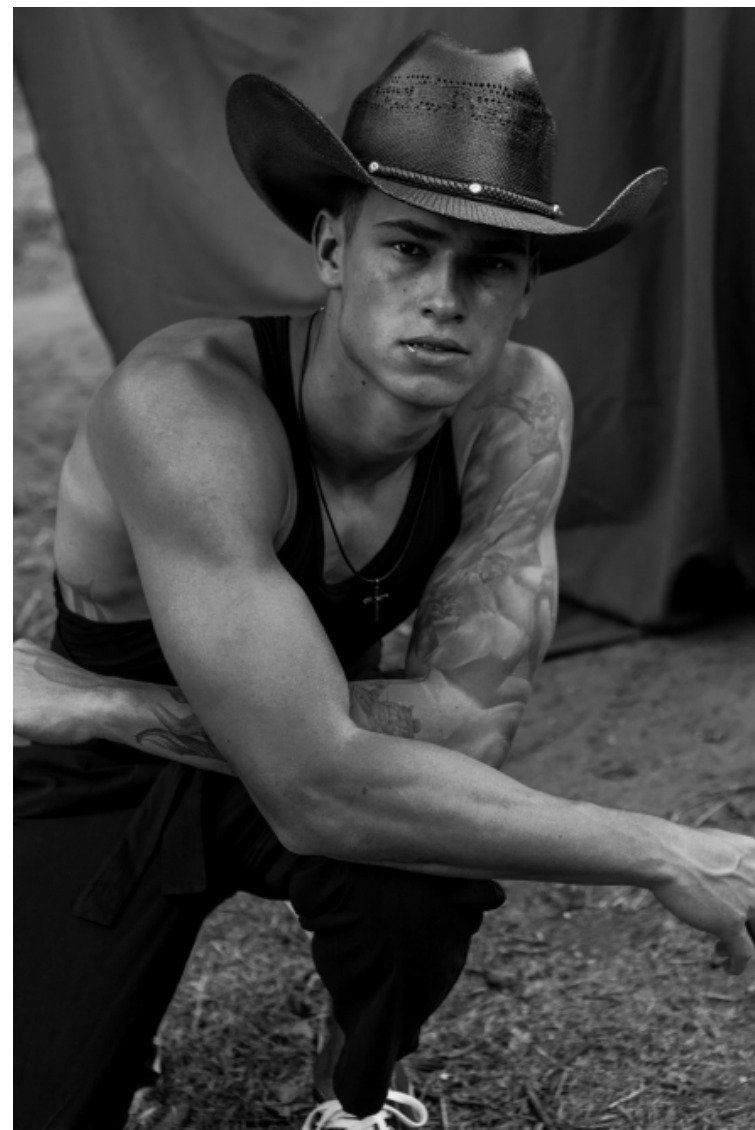

Select

MODEL MANAGEMENT

8255 Beverly Blvd suite 217, Los Angeles, 90048, California, United States

Phone: (213) 454-0991 Email: info.losangeles@selectmodel.com Website: <https://selectmodel.com/>

Caleb Carrillo

Height 185cm / 6' 1.0"

Chest 109cm / 43"

Waist 81cm / 32"

Shoes EU/US/UK 43 / 10.5 / 9

Eyes Hazel

Hair Brown

Inseam 84cm / 33"

Neck 41cm / 16"

Sleeve 89cm / 35"

Suit size 50cm / 40"

Suit cut Long