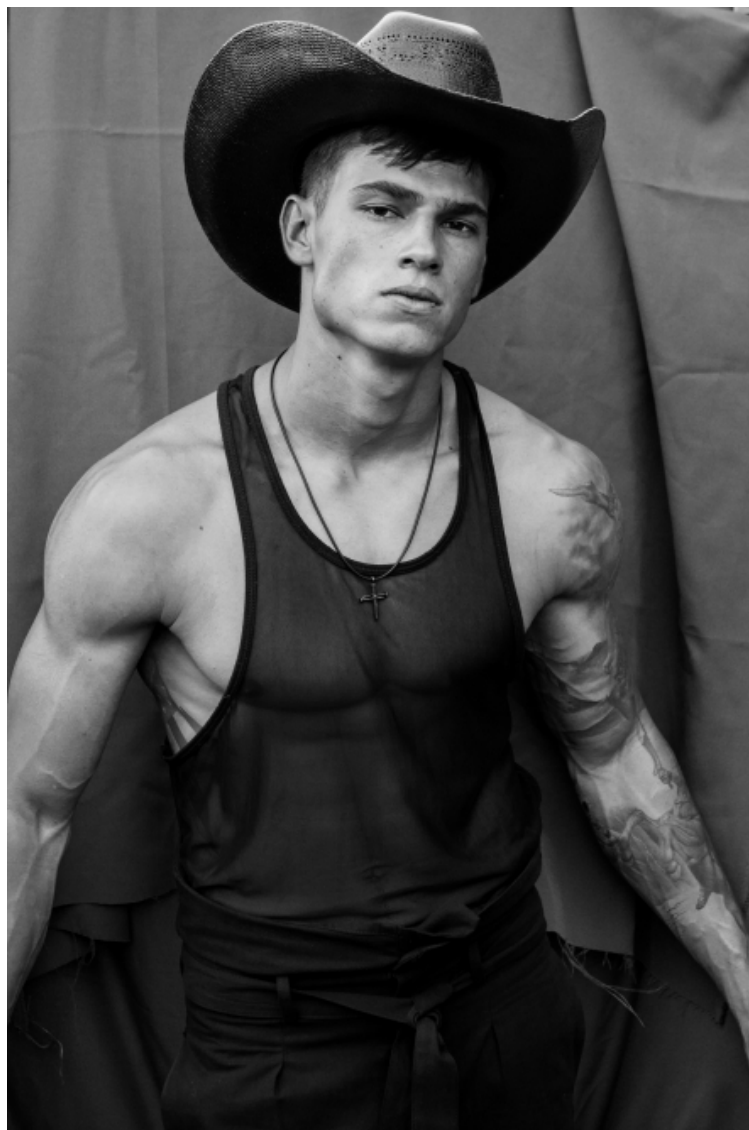

Select

MODEL MANAGEMENT

8255 Beverly Blvd suite 217, Los Angeles, 90048, California, United States

Phone: (213) 454-0991 Email: info.losangeles@selectmodel.com Website: <https://selectmodel.com/>

Caleb Carrillo

Height 185cm / 6' 1.0"

Chest 109cm / 43"

Waist 81cm / 32"

Shoes EU/US/UK 43 / 10.5 / 9

Eyes Hazel

Hair Brown

Inseam 84cm / 33"

Neck 41cm / 16"

Sleeve 89cm / 35"

Suit size 50cm / 40"

Suit cut Long